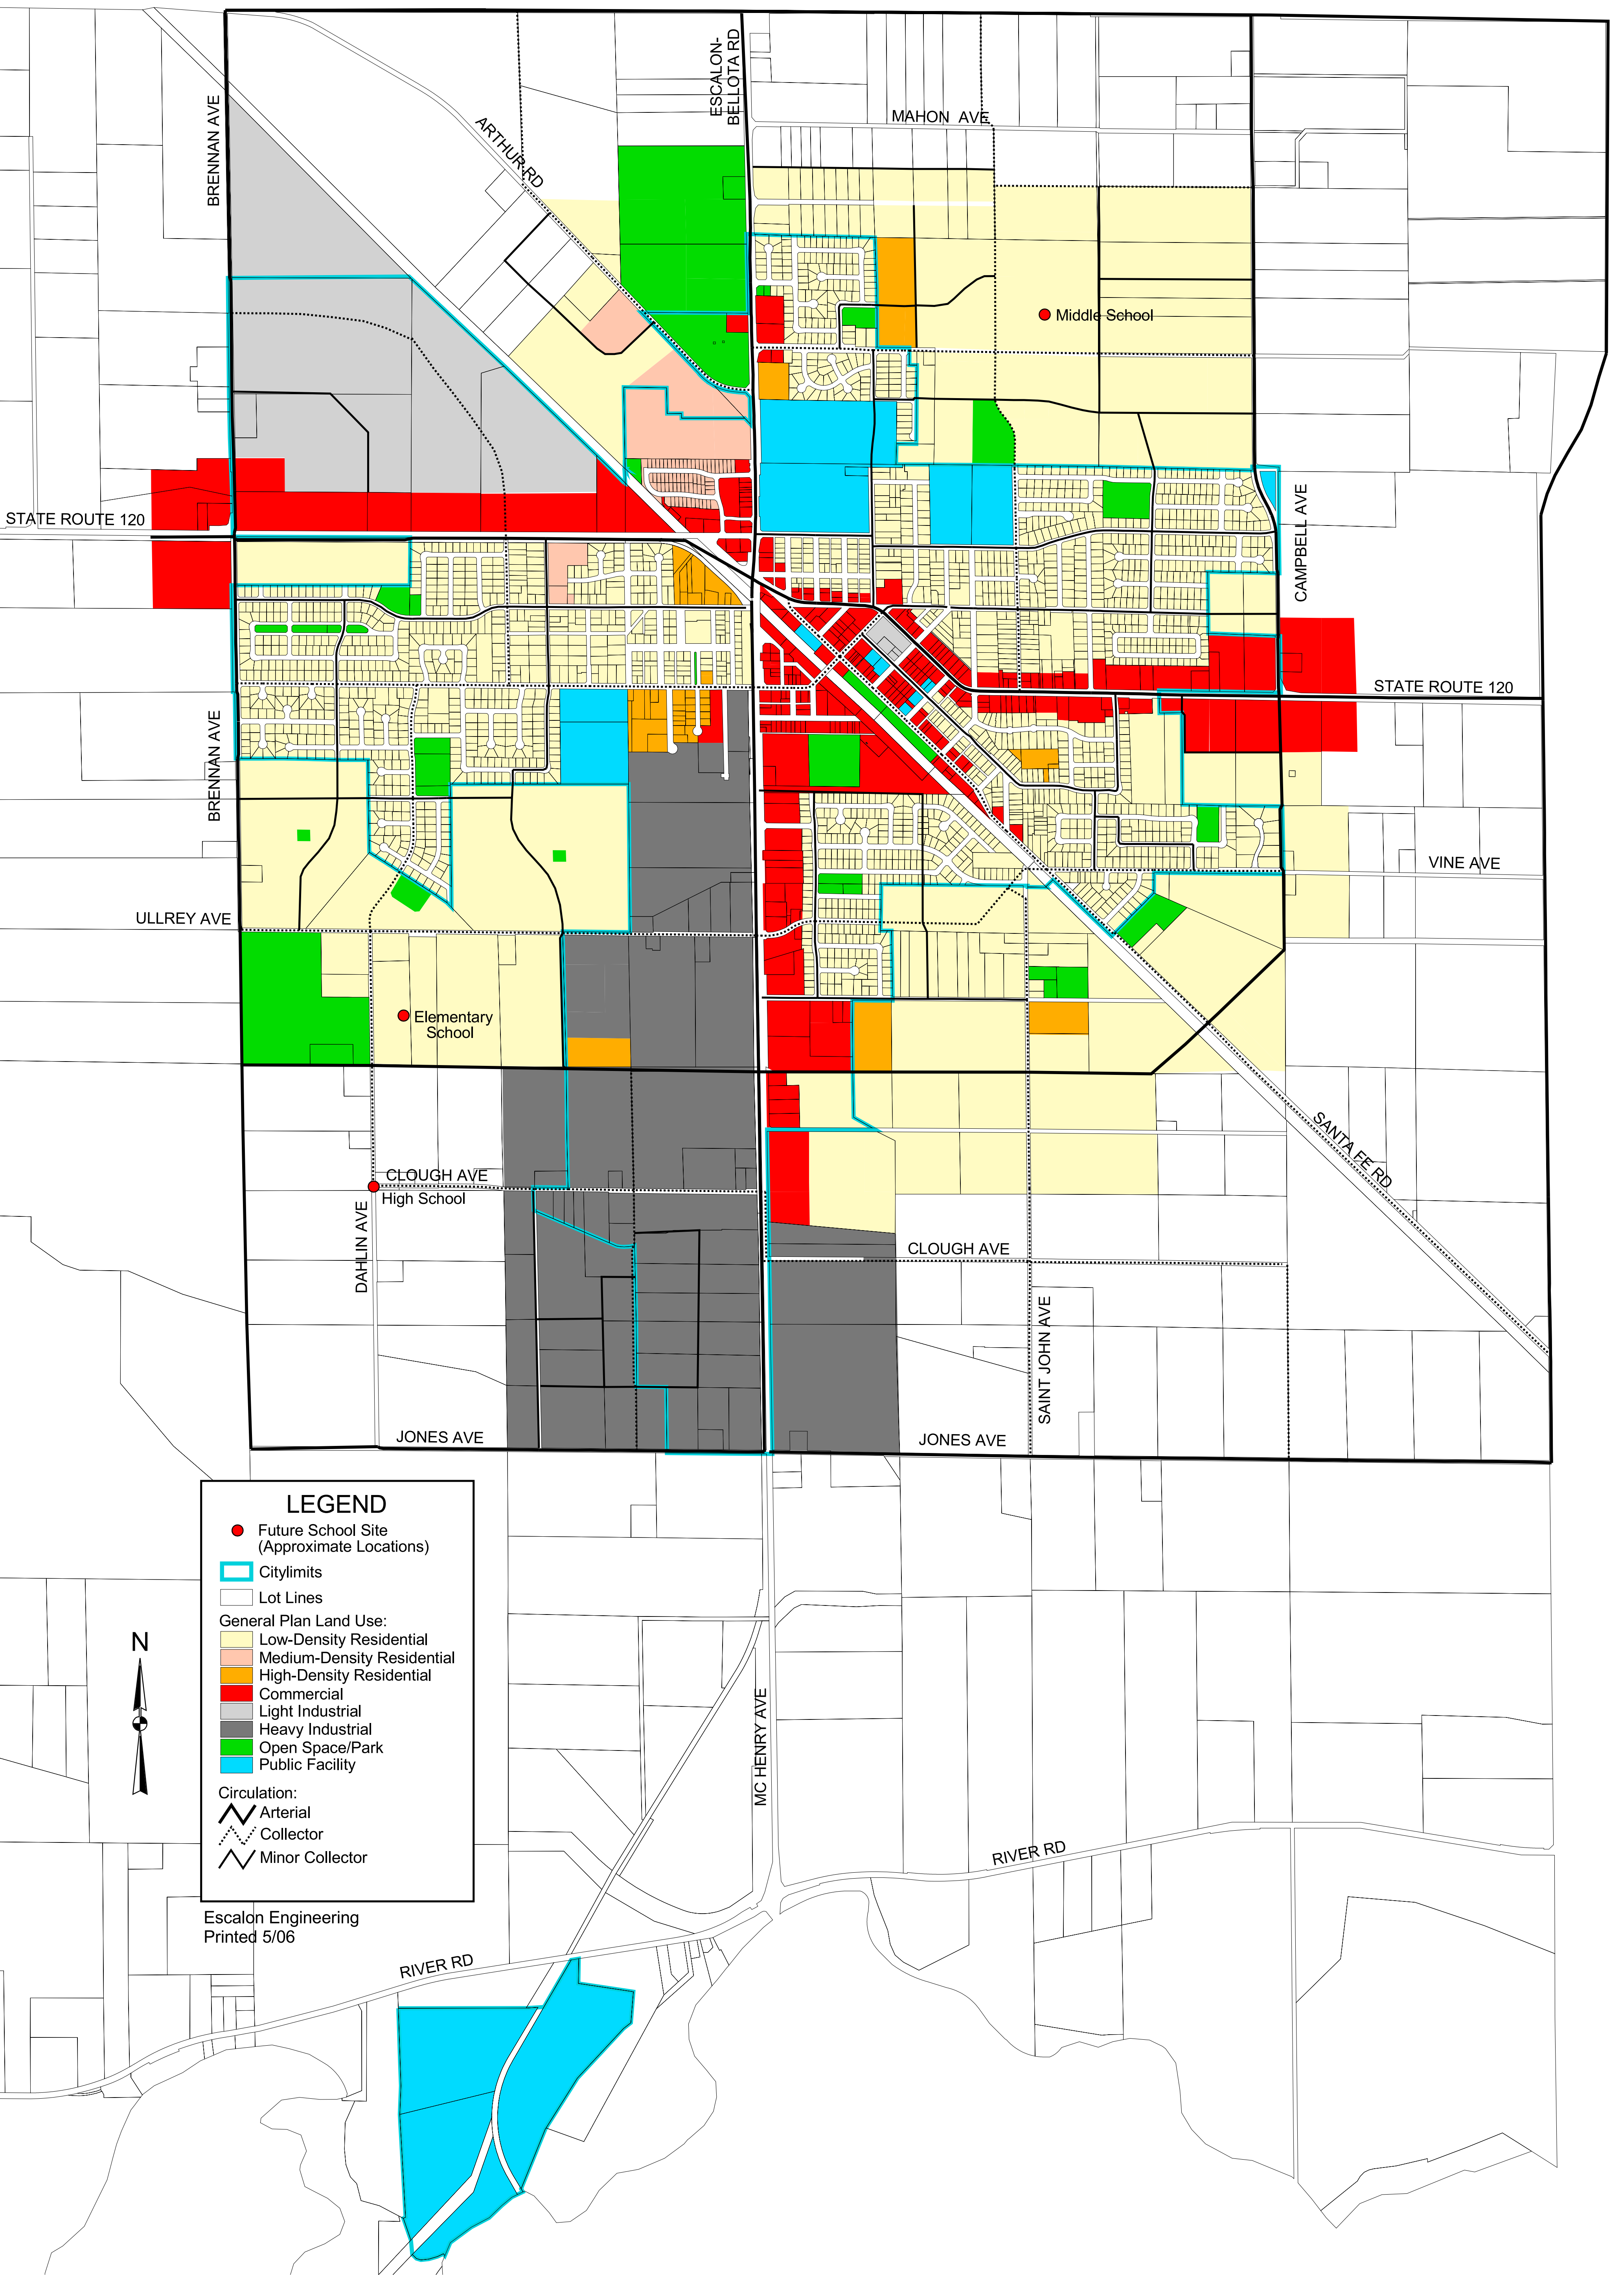

City of Escalon Circulation Map

LEGEND

- Future School Site (Approximate Locations)
- Citylimits
- Lot Lines
- General Plan Land Use:
 - Low-Density Residential
 - Medium-Density Residential
 - High-Density Residential
 - Commercial
 - Light Industrial
 - Heavy Industrial
 - Open Space/Park
 - Public Facility
- Circulation:
 - Arterial
 - - - Collector
 - ~ ~ ~ Minor Collector

Escalon Engineering
Printed 5/06