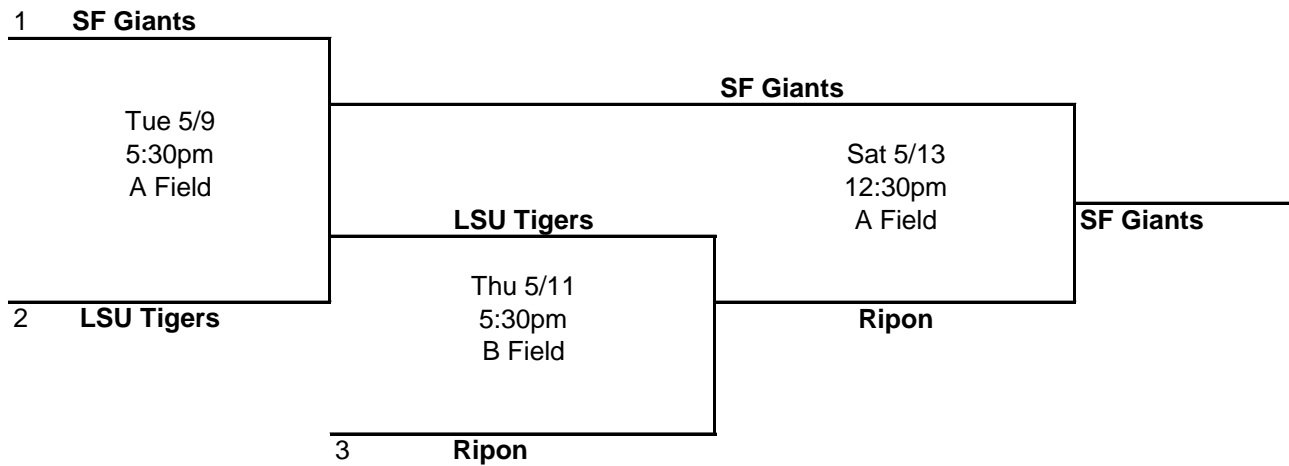

**Escalon Babe Ruth 2017
12U GIRLS TOURNAMENT SCHEDULE**

Home Team Occupies 3rd Base Dugout

All rules remain the same for tournament games with the following exceptions:

- 1 All pitchers will start at zero innings when the end of the season tournament begins regardless of when regular season ends.
2. All pitchers will start fresh for Championship game.
3. No game will end in a tie. TOURNAMENT GAMES: If there is a tie at the end of time limit, the International Rule will apply. CHAMPIONSHIP: If there is a tie at the end of the 6th inning, the International Rule will apply.
4. International Tie Rule: The last out of the previous inning will start on second base.
5. Championship games will play six complete innings; no time restriction with the 6th inning being an open inning.
6. Six run maximum per inning except the "open inning" inning.

Teams:

- 38 SF Giants
- 39 LSU Tigers
- Ripon