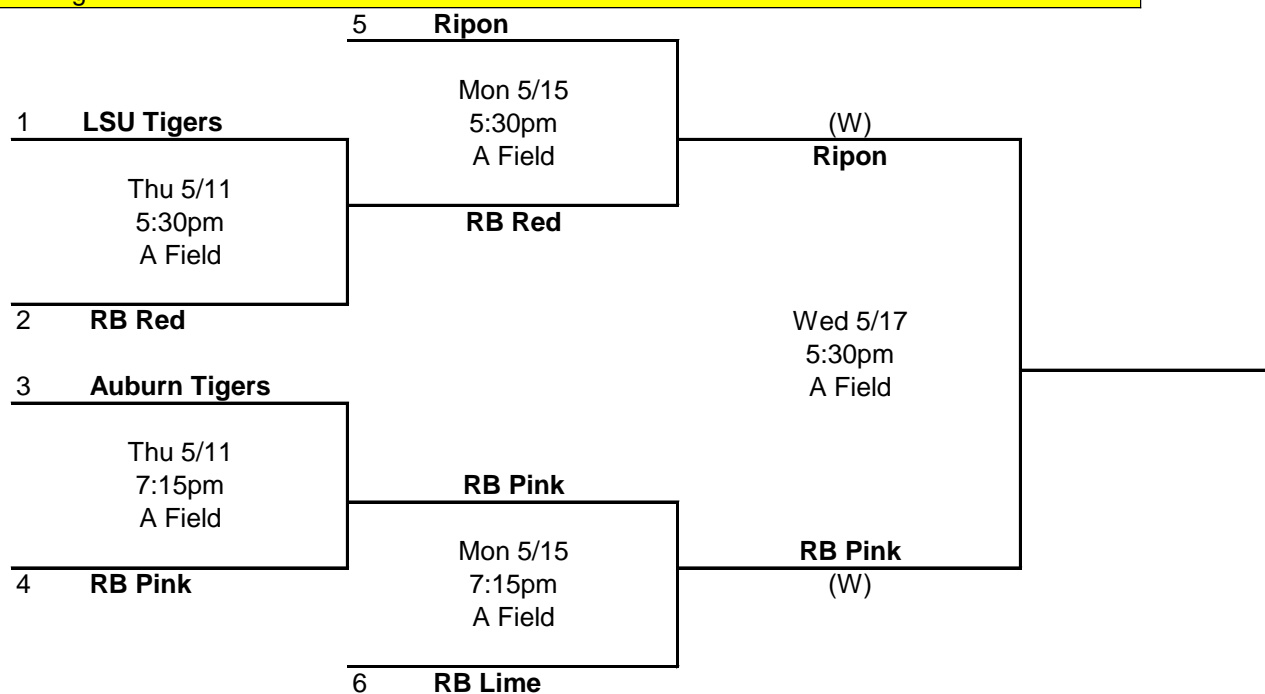

**Escalon Babe Ruth 2017
10U GIRLS TOURNAMENT SCHEDULE**

Home Team Occupies 3rd Base Dugout

All rules remain the same for tournament games with the following exceptions:

- 1 All pitchers will start at zero innings when the end of the season tournament begins regardless of when regular season ends.
2. All pitchers will start fresh for Championship game.
3. No game will end in a tie. TOURNAMENT GAMES: If there is a tie at the end of time limit, the International Rule will apply. CHAMPIONSHIP: If there is a tie at the end of the 6th inning, the International Rule will apply.
4. International Tie Rule: The last out of the previous inning will start on second base.
5. Championship games will play six complete innings; no time restriction with the 6th inning being an open inning.
6. Six run maximum per inning except the "open inning. inning.

Teams:

- 29 Auburn Tigers
- 30 LSU Tigers
- RB Pink
- RB Red
- RB Lime
- Ripon